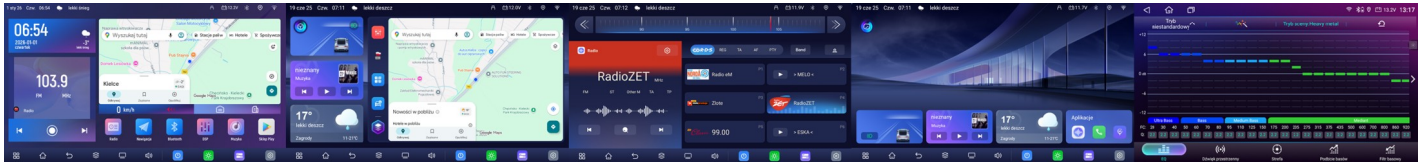

Menu - GMS 7787TQ, GMS 7786TQ NAVIX 2K, 8GB+128GB, GMS 7789TQ, GMS 7788TQ NAVIX 8GB+128GB GMS 7785TQ, GMS 7784TQ NAVIX QLED 4GB+64GB