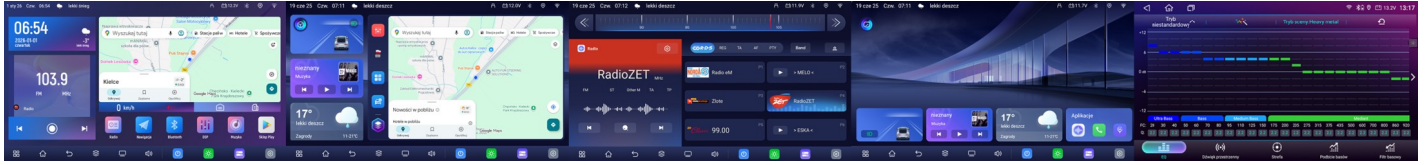

Menu - GMS 7787TQ, GMS 7786TQ NAVIX 2K, 8GB+128GB, GMS 7789TQ, GMS 7788TQ NAVIX 8GB+128GB GMS 7785TQ, GMS 7784TQ NAVIX QLED 4GB+64GB