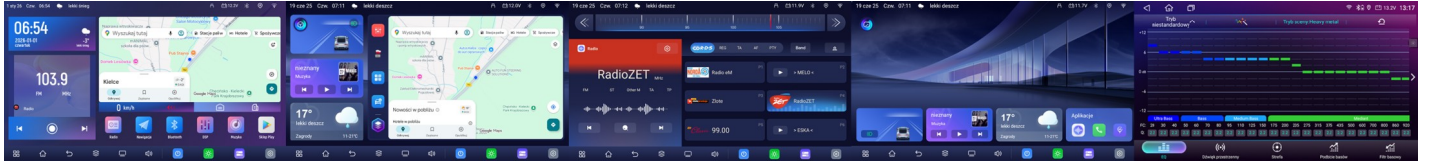

Menu - GMS 7787TQ, GMS 7786TQ NAVIX 2K, 8GB+128GB, GMS 7789TQ, GMS 7788TQ NAVIX 8GB+128GB GMS 7785TQ, GMS 7784TQ NAVIX QLED 4GB+64GB