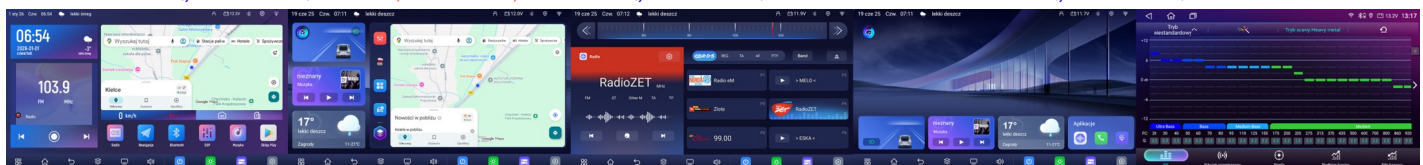

Menu - GMS 9979TQ, GMS 9978TQ NAVIX 8GB+128GB, GMS 9975TQ, GMS 9974TQ NAVIX 4GB+64GB

Menu - **GMS 7787TQ**, **GMS 7786TQ** NAVIX **2K**, **8GB+128GB**, **GMS 7789TQ**, **GMS 7788TQ** NAVIX **8GB+128GB** **GMS 7785TQ**, **GMS 7784TQ** NAVIX **QLED 4GB+64GB**