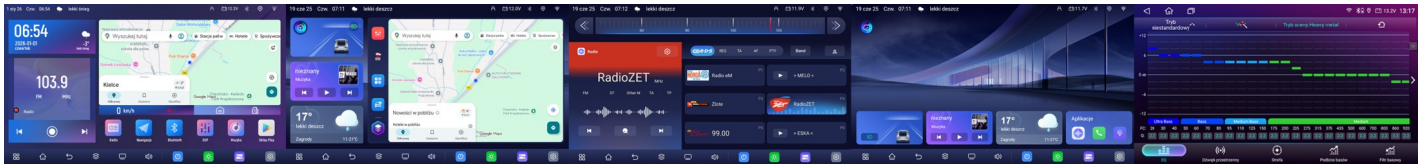

Menu - **GMS 7787TQ, GMS 7786TQ NAVIX 2K, 8GB+128GB, GMS 7785TQ, GMS 7784TQ NAVIX QLED 4GB+64GB** **Nowość !**

Menu - **GMS 9979TQ, GMS 9978TQ NAVIX 8GB+128GB, GMS 9975TQ, GMS 9974TQ NAVIX 4GB+64GB**