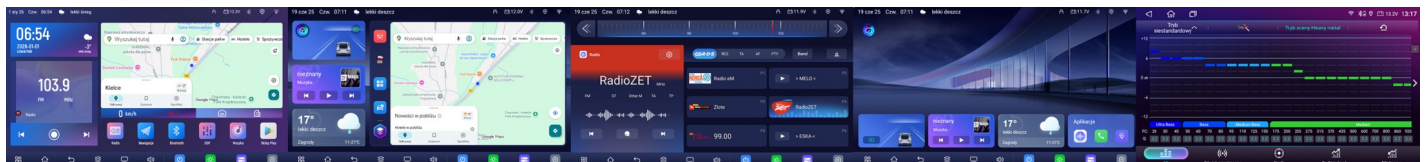

Menu - **GMS 7787TQ, GMS 7786TQ NAVIX 2K, 8GB+128GB, GMS 7789TQ, GMS 7788TQ NAVIX 8GB+128GB GMS 7785TQ, GMS 7784TQ NAVIX QLED 4GB+64GB**