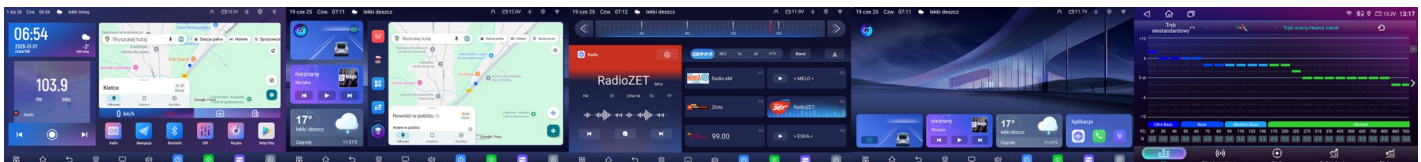

Menu - **GMS 7787TQ, GMS 7786TQ NAVIX 2K, 8GB+128GB, GMS 7789TQ, GMS 7788TQ NAVIX 8GB+128GB GMS 7785TQ, GMS 7784TQ NAVIX QLED 4GB+64GB**