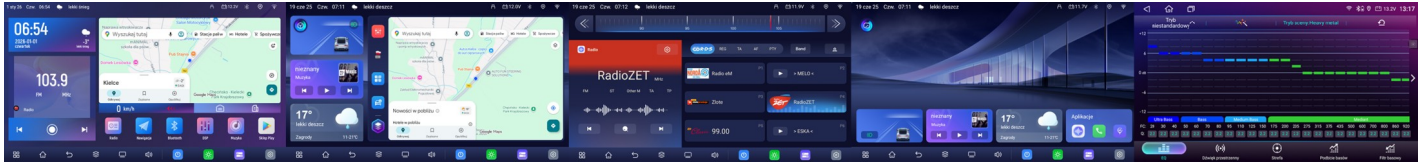

Menu - GMS 7787TQ, GMS 7786TQ NAVIX 2K, 8GB+128GB, GMS 7789TQ, GMS 7788TQ NAVIX 8GB+128GB GMS 7785TQ, GMS 7784TQ NAVIX QLED 4GB+64GB