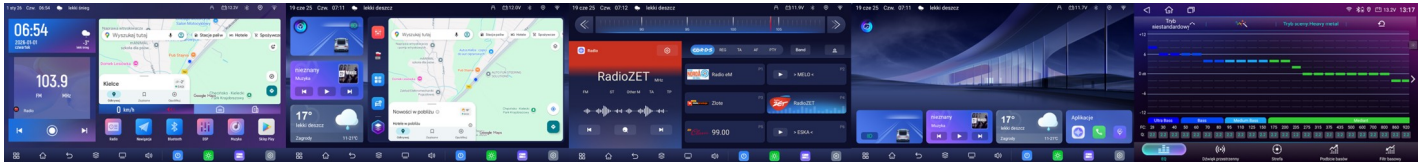

Menu - **GMS 7787TQ, GMS 7786TQ NAVIX 2K, 8GB+128GB, GMS 7789TQ, GMS 7788TQ NAVIX 8GB+128GB GMS 7785TQ, GMS 7784TQ NAVIX QLED 4GB+64GB**